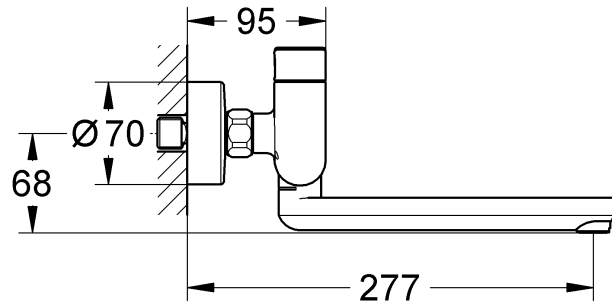

EUROSMART COSMOPOLITAN T

DESIGN + ENGINEERING
GROHE GERMANY

99.764.131/ÄM 244523/07.19

www.grohe.com

Pure Freude
an Wasser

36 319

36 320

DIN
1988